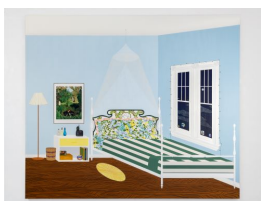

8 Greenwood Place (1997-99), 2022
oil on canvas
72 x 84 x 1 1/2 inches
Inventory #BS22.001