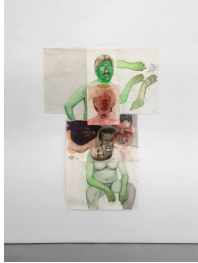

Geoffrey Chadsey
plus
May 12 - June 18, 2022

Extra Credit, 2022
watercolor, acrylic, pencil and crayon, with
pastel and fixative on mylar
80 x 57 x 1 5/8 inches
Inventory #GEC22.026

Father Figure (A Touching Display?),
2022
watercolor, acrylic, pencil and crayon, with
pastel and fixative on mylar
83 1/2 x 42 inches (sheet)
91 x 49 1/2 x 2 1/4 inches (framed)
Inventory #GEC22.007

Goat Twister 1, 2021
watercolor, acrylic, pencil and crayon, with
pastel and fixative on mylar
65 x 42 inches (sheet)
72 1/2 x 49 1/2 x 2 1/4 inches (framed)
Inventory #GEC21.002

Three hamlets, one stump, 2022
watercolor, acrylic, pencil and crayon, with
pastel and fixative on mylar
80 x 68 inches (sheet)
86 x 74 x 2 1/4 inches (framed)
Inventory #GEC22.017

Goat Twister 2, 2021
watercolor, acrylic, pencil and crayon, with
pastel and fixative on mylar
67 7/8 x 42 inches (sheet)
75 1/2 x 49 1/2 x 2 1/4 inches (framed)
Inventory #GEC21.003

cableknit (a reheading), 2022
watercolor, acrylic, pencil and crayon, with
pastel and fixative on mylar
81 x 42 inches (sheet)
88 1/2 x 49 1/2 x 2 1/4 inches (framed)
Inventory #GEC22.018