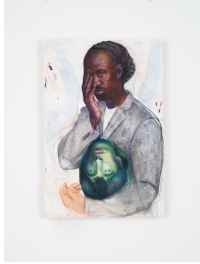

Bespoken, 2022
watercolor, acrylic, pencil and crayon, with
pastel and fixative on mylar
36 x 24 inches
Inventory #GEC22.019