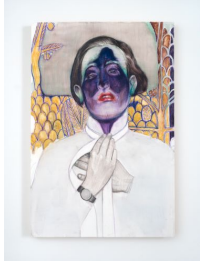

7th Grade-Smash, 2022
watercolor, acrylic, pencil and crayon, with
pastel and fixative on mylar
triptych: left panel: 72 x 24 inches, middle
panel: 87 x 24 inches, right panel: 72 x 24
inches
Inventory #GEC22.010

Kennedy Noh...., 2022
watercolor, acrylic, pencil and crayon, with
pastel and fixative on mylar
70 1/2 x 42 inches (sheet)
78 x 49 1/2 x 2 1/4 inches (framed)
Inventory #GEC22.002

A Statement, 2022
watercolor, acrylic, pencil and crayon, with
pastel and fixative on mylar
63 x 42 inches (sheet)
70 1/2 x 49 1/2 x 2 1/4 inches (framed)
Inventory #GEC22.008

Jude-Dad, No. 2 (TK), 2022
watercolor, acrylic, pencil and crayon, with
pastel and fixative on mylar
30 x 20 inches
Inventory #GEC22.023

Bespoken, 2022
watercolor, acrylic, pencil and crayon, with
pastel and fixative on mylar
36 x 24 inches
Inventory #GEC22.019