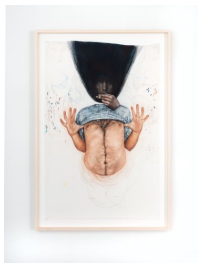

Geoffrey Chadsey
plus
May 12 - June 18, 2022

Extra Credit, 2022
watercolor, acrylic, pencil and crayon, with
pastel and fixative on mylar
80 x 57 x 1 5/8 inches
Inventory #GEC22.026

Father Figure (A Touching Display?),
2022
watercolor, acrylic, pencil and crayon, with
pastel and fixative on mylar
83 1/2 x 42 inches (sheet)
91 x 49 1/2 x 2 1/4 inches (framed)
Inventory #GEC22.007

Goat Twister 1, 2021
watercolor, acrylic, pencil and crayon, with
pastel and fixative on mylar
65 x 42 inches (sheet)
72 1/2 x 49 1/2 x 2 1/4 inches (framed)
Inventory #GEC21.002

Three hamlets, one stump, 2022
watercolor, acrylic, pencil and crayon, with
pastel and fixative on mylar
80 x 68 inches (sheet)
86 x 74 x 2 1/4 inches (framed)
Inventory #GEC22.017

Goat Twister 2, 2021
watercolor, acrylic, pencil and crayon, with
pastel and fixative on mylar
67 7/8 x 42 inches (sheet)
75 1/2 x 49 1/2 x 2 1/4 inches (framed)
Inventory #GEC21.003

cableknit (a reheading), 2022
watercolor, acrylic, pencil and crayon, with
pastel and fixative on mylar
81 x 42 inches (sheet)
88 1/2 x 49 1/2 x 2 1/4 inches (framed)
Inventory #GEC22.018