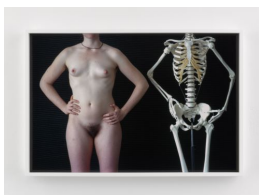

Barkley L. Hendricks
Untitled, c. 1995
archival inkjet print
16 x 24 inches (image)
16 1/2 x 24 1/2 x 1 1/2 (framed)
Edition of 5, with 2AP
Inventory #BH95.005.1