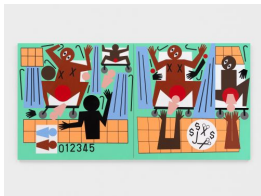

Marabou, 2024
acrylic on canvas
84 x 168 x 1 1/2 inches
diptych, 84 x 84 x 1 1/2 inches each
Inventory #NCA24.049