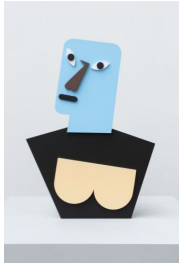

Lust, 2024
painted aluminum
30 x 15 3/4 x 5 inches
Edition 1 of 3, with 1 AP
Inventory #NCA24.041.1