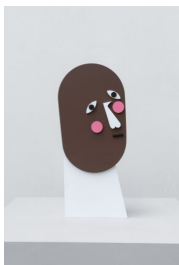

Heresy, 2024
painted aluminum
19 1/2 x 8 3/4 x 5 inches
Edition 1 of 3, with 1 AP
Inventory #NCA24.047.1