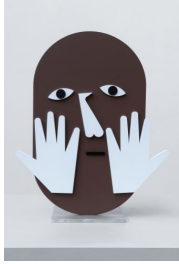

Nina Chanel Abney
LIE DOGGO
May 18 - October 5, 2024

Lobby

Miss Opportunity, 2024
 acrylic on canvas
 84 x 240 x 1 1/2 inches
 quadriptych, 84 x 60 x 1 1/2 inches each
 Inventory #NCA24.055

South Lobby

Picnic at Butler, 2024
 acrylic on canvas
 60 x 60 x 1 1/2 inches
 Inventory #NCA24.052

North Lobby

Fani Pack, 2024
 acrylic on canvas
 72 x 96 x 1 1/2 inches
 diptych, 72 x 48 x 1 1/2 inches each
 Inventory #NCA24.054

Niche Wall - "Hell Hole"

Gluttony, 2024
 painted aluminum
 19 1/2 x 8 3/4 x 5 inches
 Edition 1 of 3, with 1 AP
 Inventory #NCA24.046.1

Treachery, 2024
painted aluminum
19 3/4 x 16 1/2 x 4 1/2 inches
Edition 1 of 3, with 1 AP
Inventory #NCA24.042.1

Greed, 2024
painted aluminum
13 1/4 x 15 3/4 x 5 1/4 inches
Edition 1 of 3, with 1 AP
Inventory #NCA24.040.1