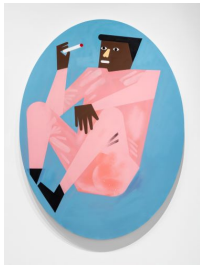

Jackie, 2023
spray paint on canvas
72 x 54 x 1 1/2 inches
Inventory #NCA23.006