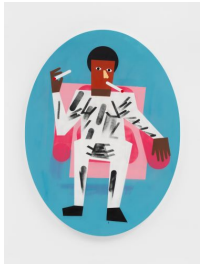

Mary, 2023
spray paint on canvas
72 x 54 x 1 1/2 inches
Inventory #NCA23.002