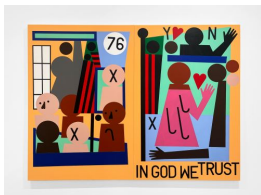

Nina Chanel Abney
LIE DOGGO
May 18 - October 5, 2024

Lobby

Miss Opportunity, 2024
 acrylic on canvas
 84 x 240 x 1 1/2 inches
 quadriptych, 84 x 60 x 1 1/2 inches each
 Inventory #NCA24.055

South Lobby

Picnic at Butler, 2024
 acrylic on canvas
 60 x 60 x 1 1/2 inches
 Inventory #NCA24.052

North Lobby

Fani Pack, 2024
 acrylic on canvas
 72 x 96 x 1 1/2 inches
 diptych, 72 x 48 x 1 1/2 inches each
 Inventory #NCA24.054

Niche Wall - "Hell Hole"

Gluttony, 2024
 painted aluminum
 19 1/2 x 8 3/4 x 5 inches
 Edition 1 of 3, with 1 AP
 Inventory #NCA24.046.1