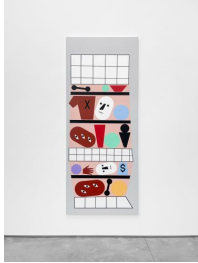

Stock 1, 2024
acrylic on canvas
120 x 48 x 1 1/2 inches
Inventory #NCA24.050