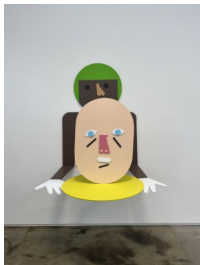

Pig Out 1, 2024
painted aluminum
each figure: 48 1/4 x 47 x 45 1/4 inches
Edition 1 of 3, with 1 AP
Inventory #NCA24.003.1

Pig Out 2, 2024
painted aluminum
each figure: 48 1/4 x 47 x 45 1/4 inches
Edition 1 of 3, with 1 AP
Inventory #NCA24.063.1