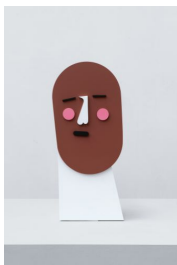

Nina Chanel Abney
LIE DOGGO
May 18 - October 5, 2024

Lobby

Miss Opportunity, 2024
 acrylic on canvas
 84 x 240 x 1 1/2 inches
 quadriptych, 84 x 60 x 1 1/2 inches each
 Inventory #NCA24.055

South Lobby

Picnic at Butler, 2024
 acrylic on canvas
 60 x 60 x 1 1/2 inches
 Inventory #NCA24.052

North Lobby

Fani Pack, 2024
 acrylic on canvas
 72 x 96 x 1 1/2 inches
 diptych, 72 x 48 x 1 1/2 inches each
 Inventory #NCA24.054

Niche Wall - "Hell Hole"

Gluttony, 2024
 painted aluminum
 19 1/2 x 8 3/4 x 5 inches
 Edition 1 of 3, with 1 AP
 Inventory #NCA24.046.1

Treachery, 2024
painted aluminum
19 3/4 x 16 1/2 x 4 1/2 inches
Edition 1 of 3, with 1 AP
Inventory #NCA24.042.1

Greed, 2024
painted aluminum
13 1/4 x 15 3/4 x 5 1/4 inches
Edition 1 of 3, with 1 AP
Inventory #NCA24.040.1